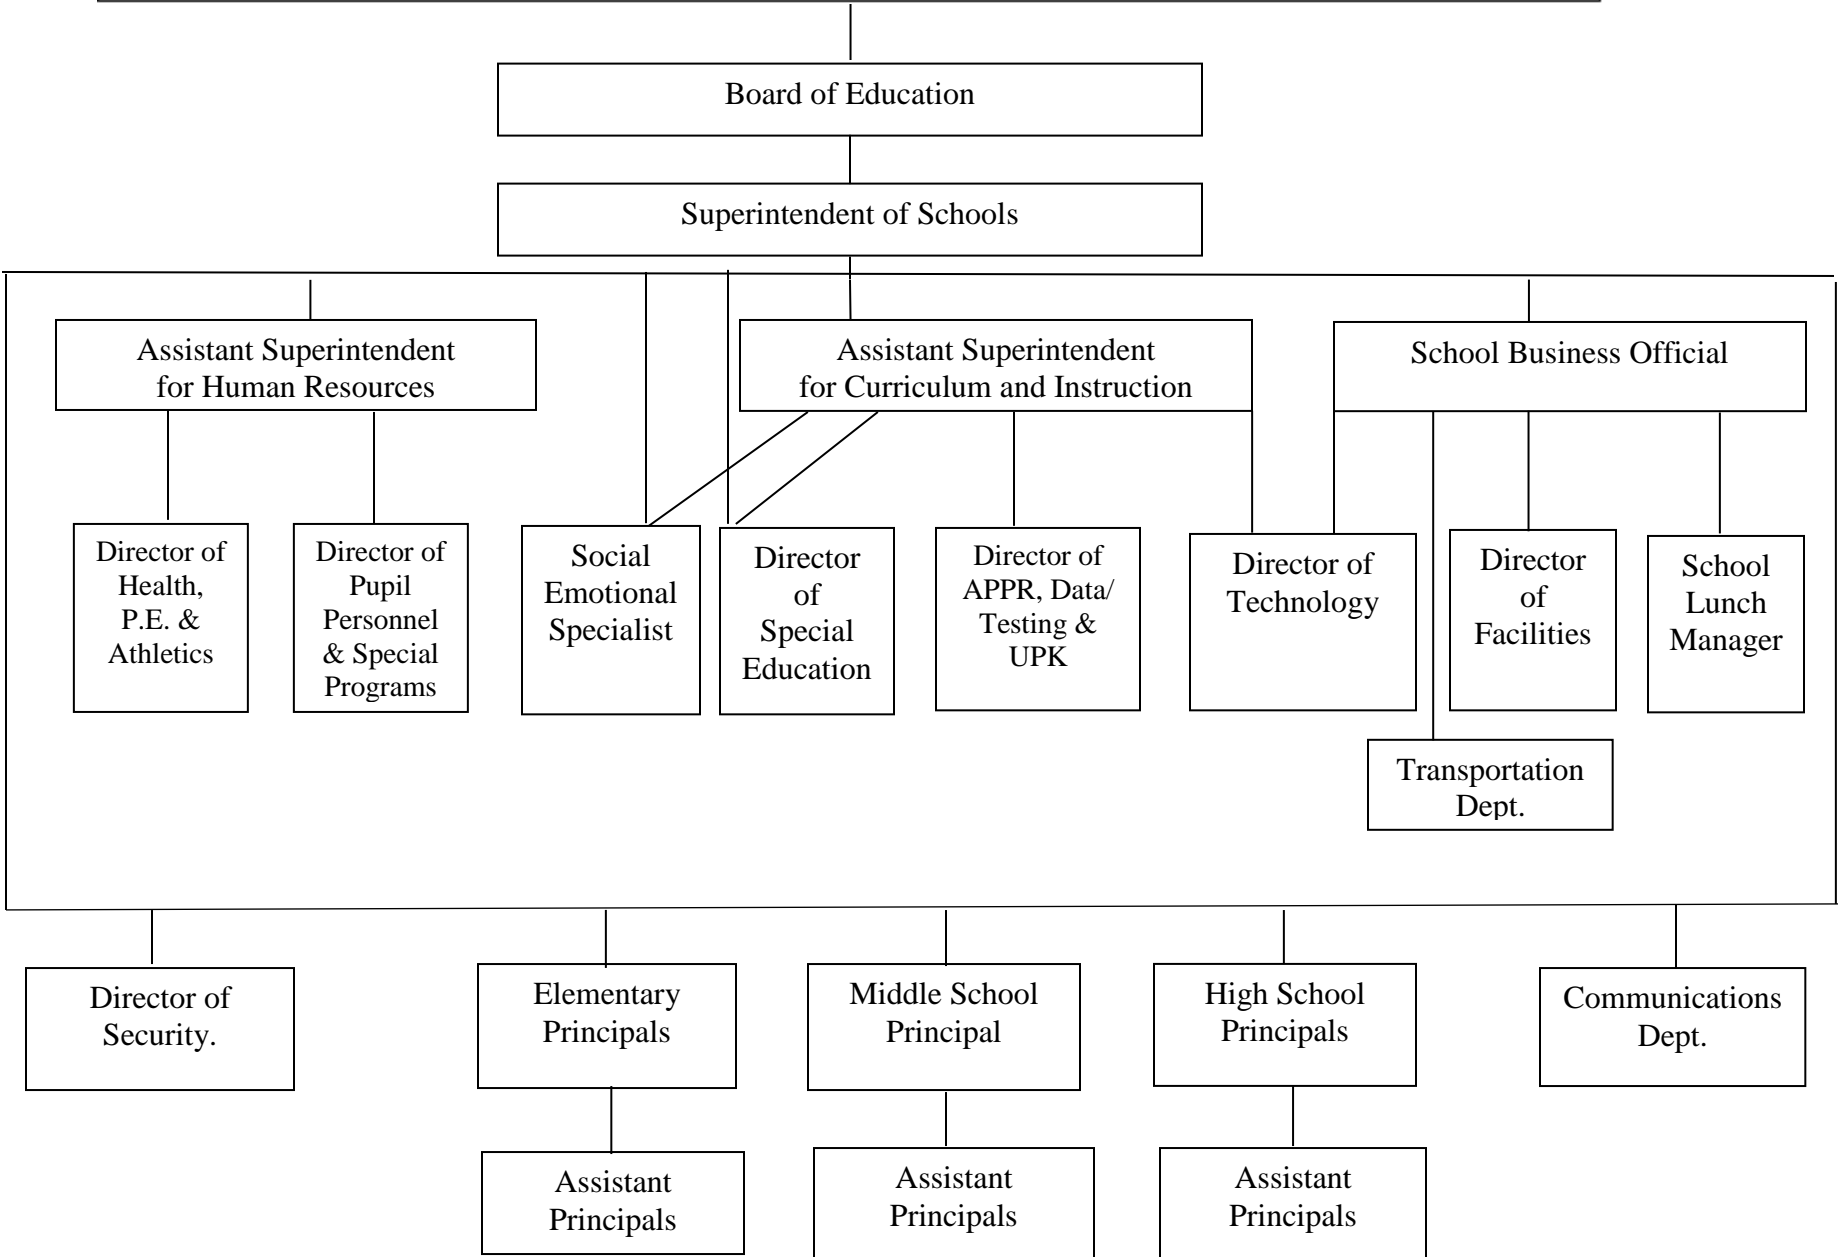

VALLEY CENTRAL SCHOOL DISTRICT ORGANIZATIONAL CHART 3230-E

Adoption date: May 27, 1997
Revised: September 11, 2000
Revised: July 13, 2004
Revised: February 25, 2008
Revised: October 24, 2011
Revised: May 11, 2015
Revised: August 24, 2015
Revised: September 26, 2016
Revised: January 9, 2017
Revised: October 10, 2017
Revised: October 15, 2018
Revised: October 15, 2019
Revised: August 24, 2020
Revised: September 13, 2021
Revised: July 24, 2023